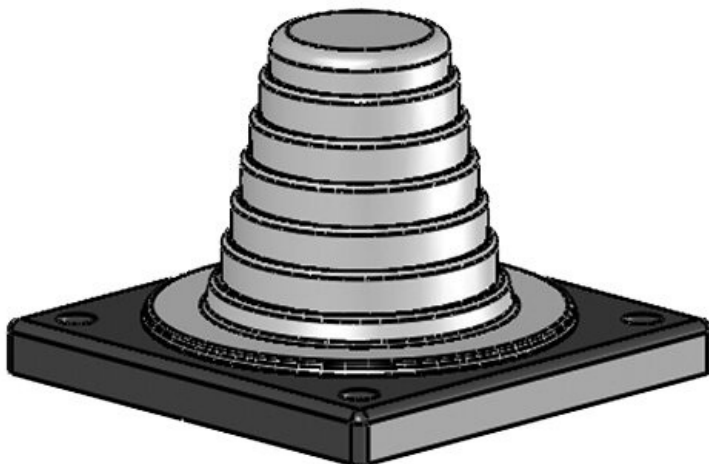

## Specifications

IP rating (EN 60529)	IP54
UL Type (UL 50E)	UL Type 12
Material	Elastomer Base frame: Polyamide
Flame class	UL94-V0, self-extinguishing
Operating temperature	-40 C° to 100 C°
Properties	halogen free, silicone free
Mounting options	Screw type mounting

## Advantages & benefits

- It is possible to install rigid cables at angles
- Compact installation area (88 × 88 mm)

## Product types & sizes

KEL-JUMBO flex 27-48 gy

Part No.	<b>42614</b>	Width	<b>88 mm</b>
EAN	<b>4251269309</b>	Height	<b>62 mm</b>
	<b>021</b>	Mounting height	<b>62 mm</b>
Package quantity	<b>1</b>	Cut-out size, round	<b>57,6 mm</b>
For max. no. of cables	<b>1</b>	No. of screw holes	<b>4</b>
Max. cable diameter	<b>48 mm</b>	Diam. of screw holes	<b>6,9 mm</b>
Colour	<b>grey (similar RAL 7035)</b>	Clamping range	<b>27 - 48 mm</b>
Length	<b>88 mm</b>	Clamping range	<b>1 x 27 - 48 mm</b>

Part No.	<b>42616</b>	Width	<b>88 mm</b>
EAN	<b>4251269309038</b>	Height	<b>62 mm</b>
Package quantity	<b>1</b>	Mounting height	<b>62 mm</b>
For max. no. of cables	<b>1</b>	Cut-out size, round	<b>75,5 mm</b>
Max. cable diameter	<b>68 mm</b>	No. of screw holes	<b>4</b>
Colour	<b>grey (similar RAL 7035)</b>	Diam. of screw holes	<b>6,9 mm</b>
Length	<b>88 mm</b>	Clamping range	<b>47 - 68 mm</b>
		Clamping range	<b>1 x 47 - 68 mm</b>