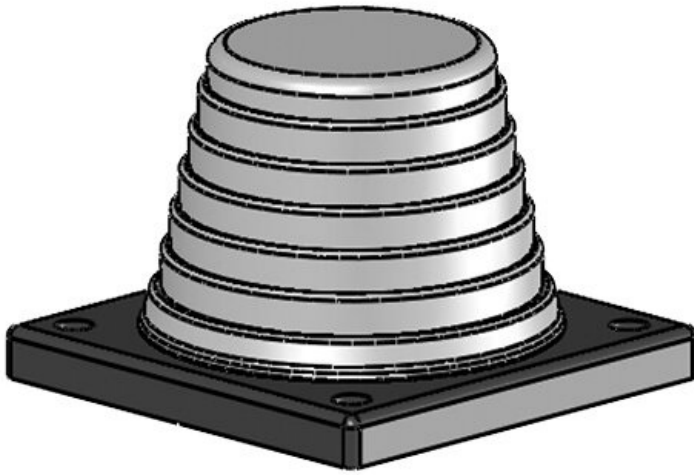

# KEL-JUMBO flex pyramid cable entry grommets

for single cables with diameters up to 68 mm / IP54 / UL Type 12

The KEL-JUMBO flex is a flexible cable entry grommet for cables without connectors with a diameter range from 27 - 68 mm. They are ideal for the routing supply cables into the switch cabinets.

## Advantages & benefits

- It is possible to install rigid cables at angles
- Compact installation area (88 × 88 mm)

## Product types & sizes

KEL-JUMBO flex 27-48 gy

Part No.	<b>42614</b>	Width	<b>88 mm</b>
EAN	<b>4251269309</b>	Height	<b>62 mm</b>
	<b>021</b>	Mounting height	<b>62 mm</b>
Package quantity	<b>1</b>	Cut-out size, round	<b>57,6 mm</b>
For max. no. of cables	<b>1</b>	No. of screw holes	<b>4</b>
Max. cable diameter	<b>48 mm</b>	Diam. of screw holes	<b>6,9 mm</b>
Colour	<b>grey (similar RAL 7035)</b>	Clamping range	<b>27 - 48 mm</b>
Length	<b>88 mm</b>	Clamping range	<b>1 x 27 - 48 mm</b>

Part No.	<b>42616</b>	Width	<b>88 mm</b>
EAN	<b>4251269309038</b>	Height	<b>62 mm</b>
Package quantity	<b>1</b>	Mounting height	<b>62 mm</b>
For max. no. of cables	<b>1</b>	Cut-out size, round	<b>75,5 mm</b>
Max. cable diameter	<b>68 mm</b>	No. of screw holes	<b>4</b>
Colour	<b>grey (similar RAL 7035)</b>	Diam. of screw holes	<b>6,9 mm</b>
Length	<b>88 mm</b>	Clamping range	<b>47 - 68 mm</b>
		Clamping range	<b>1 x 47 - 68 mm</b>