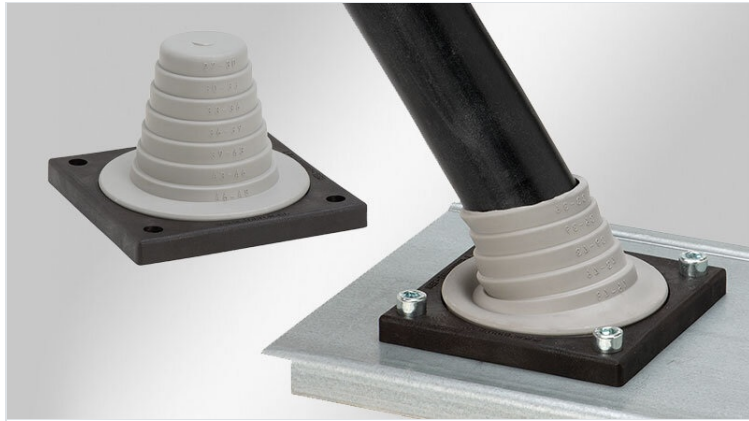

# KEL-JUMBO flex pyramid cable entry grommets

for single cables with diameters up to 68 mm / IP54 / UL Type 12

The KEL-JUMBO flex is a flexible cable entry grommet for cables without connectors with a diameter range from 27 - 68 mm. They are ideal for the routing supply cables into the switch cabinets.

It is recommended that additional strain relief be provided for cables using cable ties.

**Cutting of KEL-JUMBO flex grommets:** Cable diameter less 25%. The corresponding diameters are marked on the grommet.

## Advantages & benefits

- It is possible to install rigid cables at angles
- Compact installation area (88 × 88 mm)

## Product types & sizes

KEL-JUMBO flex 27-48 gy

Part No.	<b>42614</b>	Width	<b>88 mm</b>
EAN	<b>4251269309</b>	Height	<b>62 mm</b>
	<b>021</b>	Mounting height	<b>62 mm</b>
Package quantity	<b>1</b>	Cut-out size, round	<b>57,6 mm</b>
For max. no. of cables	<b>1</b>	No. of screw holes	<b>4</b>
Max. cable diameter	<b>48 mm</b>	Diam. of screw holes	<b>6,9 mm</b>
Colour	<b>grey (similar RAL 7035)</b>	Clamping range	<b>27 - 48 mm</b>
Length	<b>88 mm</b>	Clamping range	<b>1 x 27 - 48 mm</b>